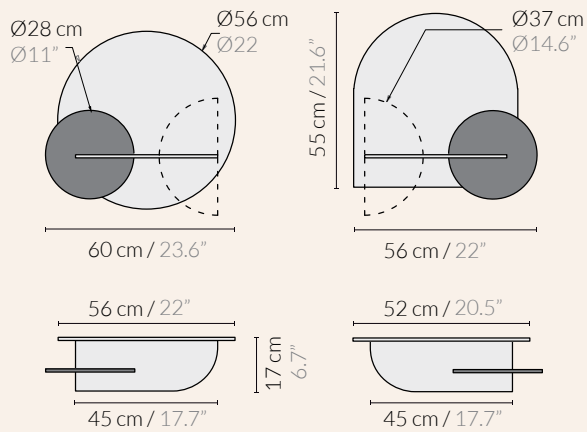

ALBA M

Shelf cover:

Front panel:

- Modular system configurable by the user
- Easily assembled to right and left
- Rear hole for feeding cables
- Depth of storage of 9 cm between wooden panels
- Matte finish
- Clean with damp cloth
- Delivered in a flat package

3,5Kg / 8 lbs

4 Kg / 9 lbs

60x60x10H cm / 24"x24"x4"H