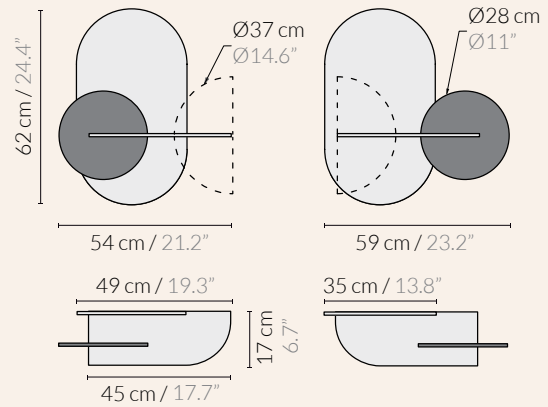

ALBA M

Shelf cover:

Front panel:

- Modular system configurable by the user
- Easily assembled to right and left
- Rear hole for feeding cables
- Depth of storage of 9 cm between wooden panels
- Matte finish
- Clean with damp cloth
- Delivered in a flat package

3,5Kg / 8 lbs

4 Kg / 9 lbs

60x60x10H cm / 24"x24"x4"H