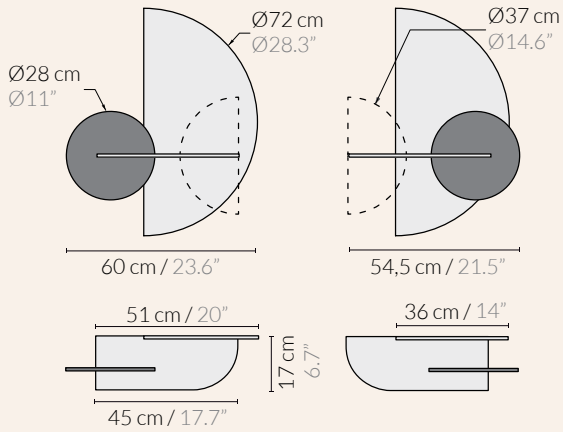

ALBA M

Shelf cover:

Front panel:

- Modular system configurable by the user
- Easily assembled to right and left
- Rear hole for feeding cables
- Depth of storage of 9 cm between wooden panels
- Matte finish
- Clean with damp cloth
- Delivered in a flat package

3,5Kg / 8 lbs

4 Kg / 9 lbs

60x60x10H cm / 24"x24"x4"H