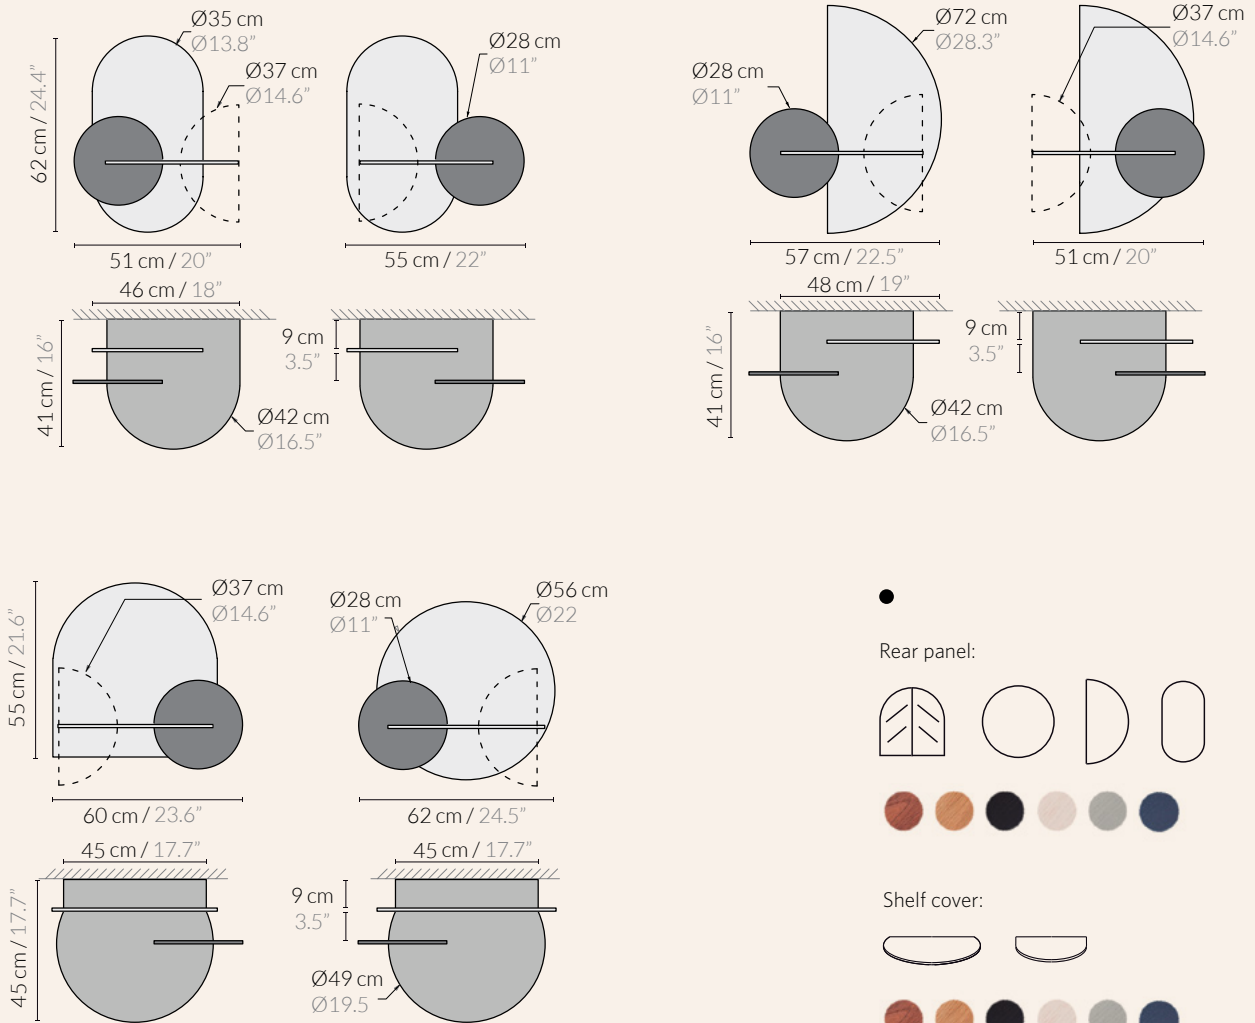

hole in the base that allows us to feed the cable to charge our devices.

Alba is **fully customizable** and you can configure more than **10,000 different options** due to its multitude of shapes and finishes available. The bottom pieces are available in 4 different shapes and the front ones in two, but all of them together with the base of the table or shelf are available in 6 different finishes, **ALL OF THEM** combinable with each other. In addition the product works both right and left, it’s the user who chooses the position before its easy setup.

There are finishes in natural wood such as oak and walnut, but also color finishes applied on ash wood; white, black, gray and blue.

TECHNICAL SPECIFICATIONS

ALBA L

Front panel:

-
- Modular system configurable by the user
- Easily assembled to right and left
- Rear hole for feeding cables
- 9 cm depth of storage to the wall
- Depth of storage of 9 cm between wooden panels
- Matte finish
- Clean with damp cloth
- Delivered in a flat package

-
- △ 4Kg / 9 lbs
- ☐ 4,5 Kg / 10 lbs
60x60x10H cm / 24"x24"x4"H

TECHNICAL SPECIFICATIONS

ALBA L

MORE THAN
10.000 SETUPS

Configure yours!

REAR PANEL + TABLE COVER + FRONT PANEL =
UP TO 8 DIFFERENT OPTIONS